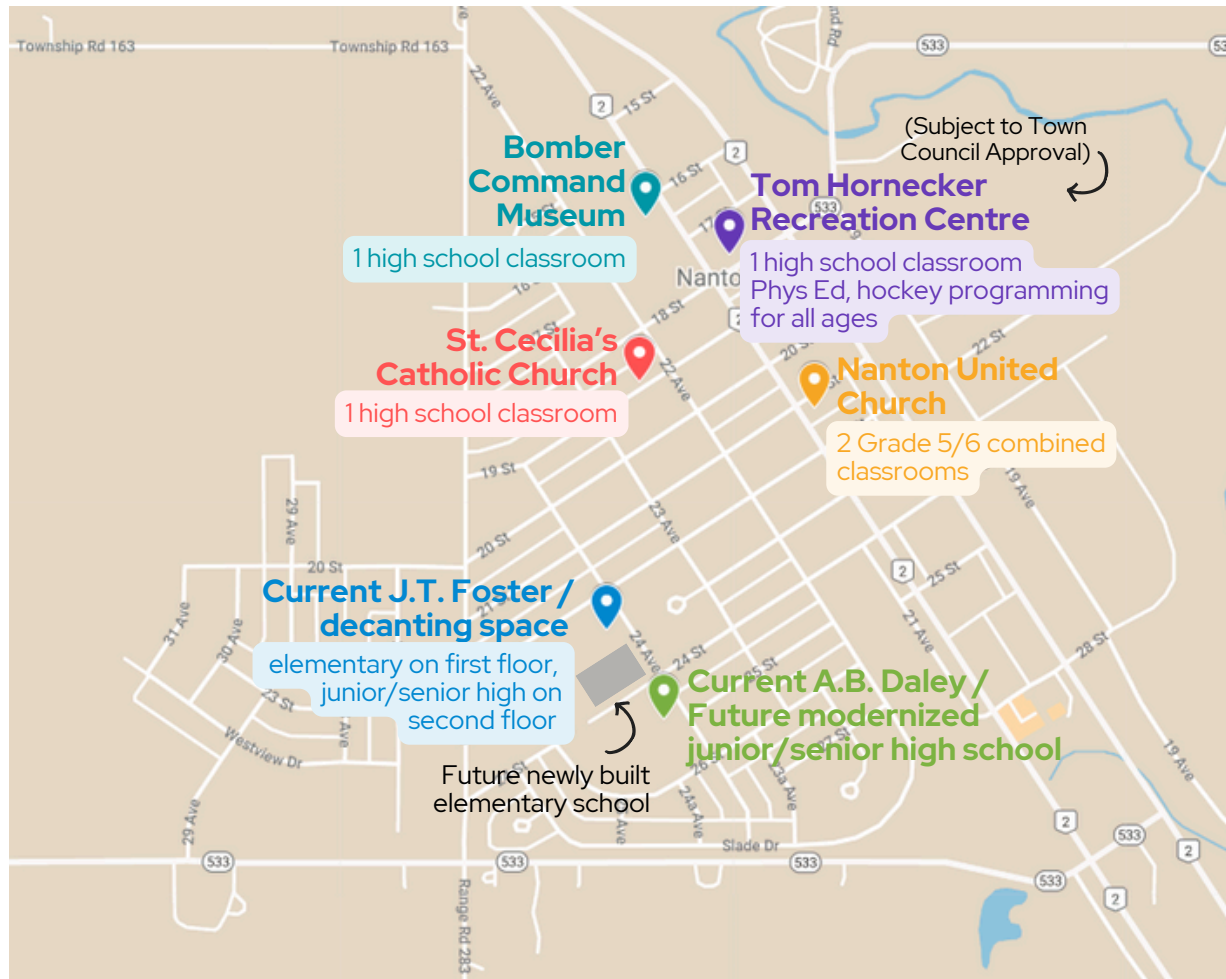

Livingstone Range
SCHOOL DIVISION

NANTON NEW & MODERNIZED SCHOOLS

Decanting Map FEBRUARY 11, 2025

www.lrsd.ca/nantonschools